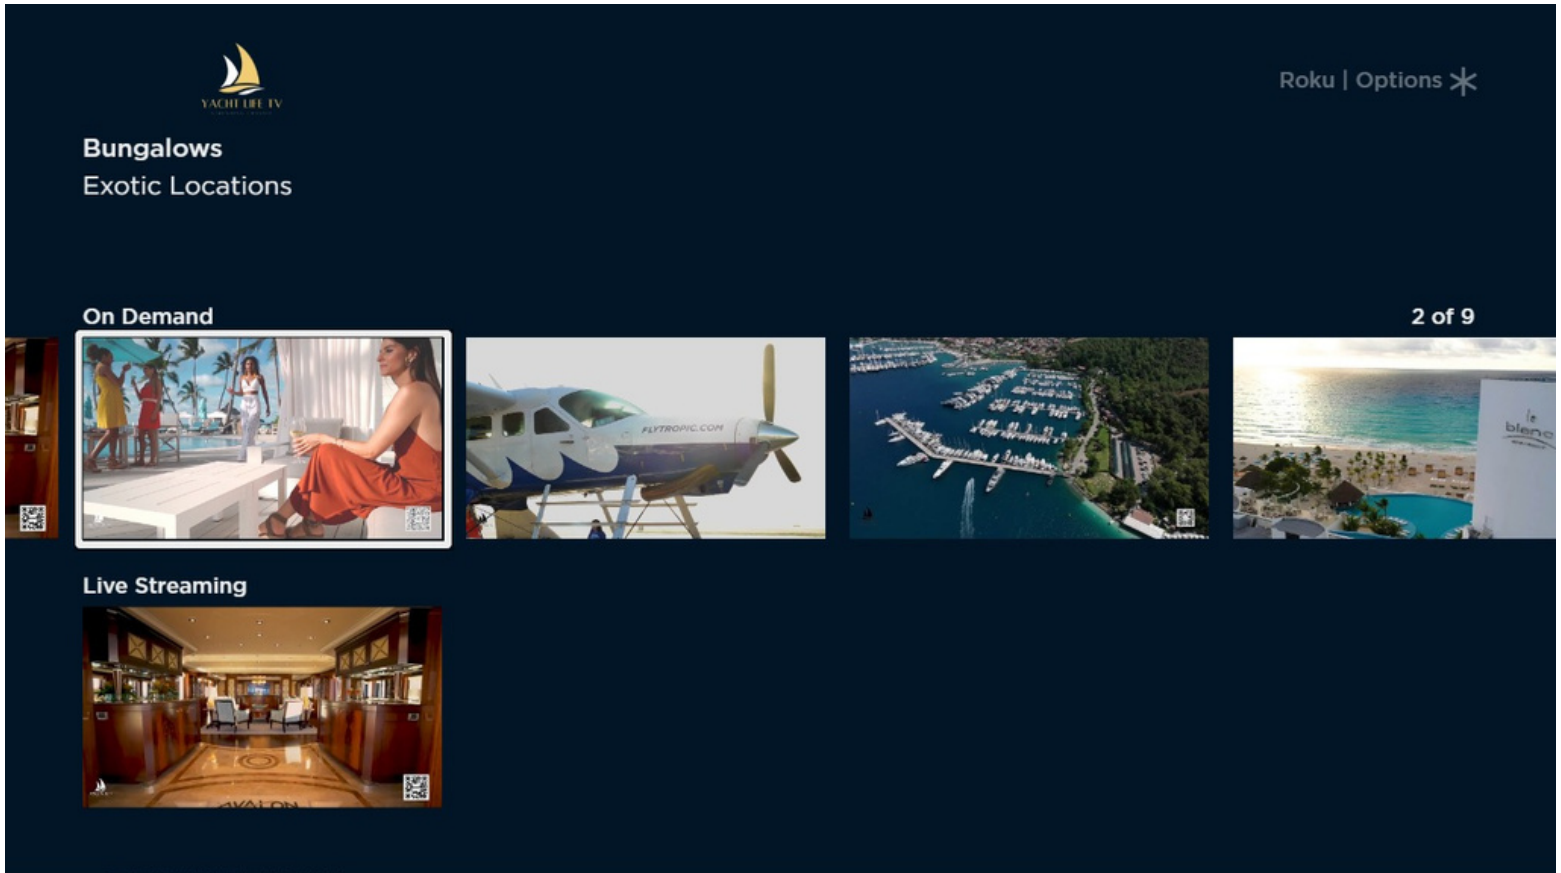

YACHT LIFE TV

AT A GLANCE

STREAMING ON ROKU